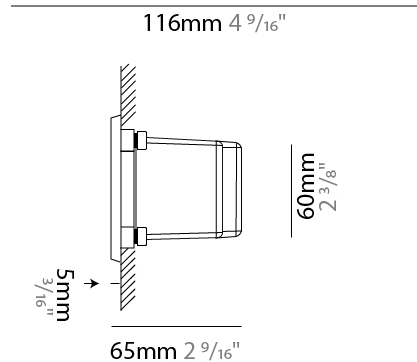

base number   Color   Finish
Temperature   Options

1. To build a product code in our configurator select the specify button on the base model # product page
2. To build a manual product code on this datasheet choose from the options listed below in blue font and add the suffix to the base model #

GENERAL

Series: New Green
Subseries: New Green XS
Brand: Side
Division: Exterior
Mounting Type: Recessed
Mounting Location: Wall
Subcategory: Step Light

PHYSICAL

Shape: Rectangle
Length (mm): 116
Length (in): 4 ⁹/₁₆
Width (mm): 73
Width (in): 2 ⁷/₈
Depth (mm): 65
Depth (in): 2 ⁵/₁₆
Light Distribution: Asymmetric
Weight (kg): 0.4
Weight (lbs): 0.88
Diffuser: Clear tempered glass
Gasket: Silicon rubber
Fixture Finish: WHI / BLK / GRY
Fixture Material: Aluminum Die Cast

ELECTRICAL

Lamp Type: LED (Zhaga Standard)
Input Wattage (W): 2
Total Output Wattage (W): 1.05
Dimming: Non-Dimmable
Driver Included: No
Driver Location: Remote
Driver Type: Constant Current - Universal
Driver Class: Class 2
Input Voltage (V): 120 - 277
Constant Current (MA): 350
Upon Request: 0-10Vdc dimming / Phase dimming 120Vac

LED

Color Temperature (°K): 3000 / 4000
Max. Delivered Lumen (lm): 103.7 / 116.6
Nominal Lumen (lm): 240 / 270
CRI: >90 CRI
Lamp Life (hrs): 50000

OPTICAL

Optic°: Asymmetrical

RATINGS AND CERTIFICATIONS

Certified By: Certified for North American Standards
IP rating: IP65
IK Rating: IK07

PROJECT
TYPE
SPECIFIER
QUANTITY
DATE

2.2kg / 4.85 lbs