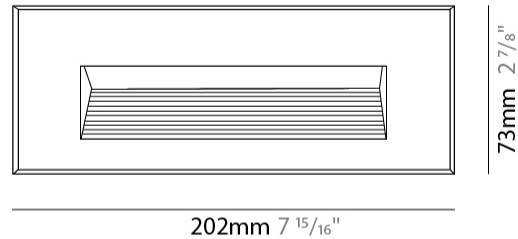

GENERAL

Series: New Green
Subseries: New Green M
Brand: Side
Division: Exterior
Mounting Type: Recessed
Mounting Location: Wall
Subcategory: Step Light

PHYSICAL

Shape: Rectangle
Length (mm): 202
Length (in): 7 ¹⁵/₁₆
Width (mm): 73
Width (in): 2 ⁷/₈
Height (mm): 65
Height (in): 2 ⁹/₁₆
Min. Recessing Depth (mm): 70
Min. Recessing Depth (in): 2 ³/₄
Light Distribution: Asymmetric
Weight (kg): 0.8
Weight (lbs): 1.76
Diffuser: Clear tempered glass
Gasket: Silicone rubber
Fixture Finish: WHI / BLK / GRY
Fixture Material: Aluminum Die Cast

ELECTRICAL

Lamp Type: LED (Zhaga Standard)
Input Wattage (W): 3.65
Total Output Wattage (W): 2.97
Dimming: Non-Dimmable
Driver Included: No
Driver Location: Remote
Driver Type: Constant Current - 120Vac
Driver Class: Class 2
Input Voltage (V): 120 - 277
Constant Current (MA): 350
Upon Request: 0-10Vdc dimming / Phase dimming 120Vac / Non-dimming 120/277Vac

LED

Color Temperature (°K): 3000 / 4000
Max. Delivered Lumen (lm): 195.7 / 204.4
Nominal Lumen (lm): 450 / 470
CRI: >90 CRI
Lamp Life (hrs): 50000

OPTICAL

Optic°: Asymmetrical

RATINGS AND CERTIFICATIONS

Certified By: Certified for North American Standards
IP rating: IP65
IK Rating: IK07

PROJECT	
TYPE	
SPECIFIER	
QUANTITY	
DATE