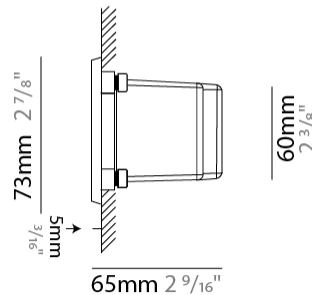

GENERAL

Series: New Green
Subseries: New Green M
Brand: Side
Division: Exterior
Mounting Type: Recessed
Mounting Location: Wall
Subcategory: Step Light

PHYSICAL

Shape: Rectangle
Length (mm): 202
Length (in): 7 ¹⁵/₁₆
Width (mm): 73
Width (in): 2 ⁷/₈
Height (mm): 65
Height (in): 2 ⁹/₁₆
Min. Recessing Depth (mm): 70
Min. Recessing Depth (in): 2 ³/₄
Light Distribution: Asymmetric
Weight (kg): 0.8
Weight (lbs): 1.76
Diffuser: Clear tempered glass
Gasket: Silicone rubber
Fixture Finish: WHI / BLK / GRY
Fixture Material: Aluminum Die Cast

ELECTRICAL

Lamp Type: LED (Zhaga Standard)
Input Wattage (W): 3.65
Total Output Wattage (W): 2.97
Dimming: Non-Dimmable
Driver Included: No
Driver Location: Remote
Driver Type: Constant Current - 120Vac
Driver Class: Class 2
Input Voltage (V): 120 - 277
Constant Current (MA): 350
Upon Request: 0-10Vdc dimming / Phase dimming 120Vac / Non-dimming 120/277Vac

LED

Color Temperature (°K): 3000 / 4000
Max. Delivered Lumen (lm): 195.7 / 204.4
Nominal Lumen (lm): 450 / 470
CRI: >90 CRI
Lamp Life (hrs): 50000

OPTICAL

Optic°: Asymmetrical

RATINGS AND CERTIFICATIONS

Certified By: Certified for North American Standards
IP rating: IP65
IK Rating: IK07

PROJECT	
TYPE	
SPECIFIER	
QUANTITY	
DATE