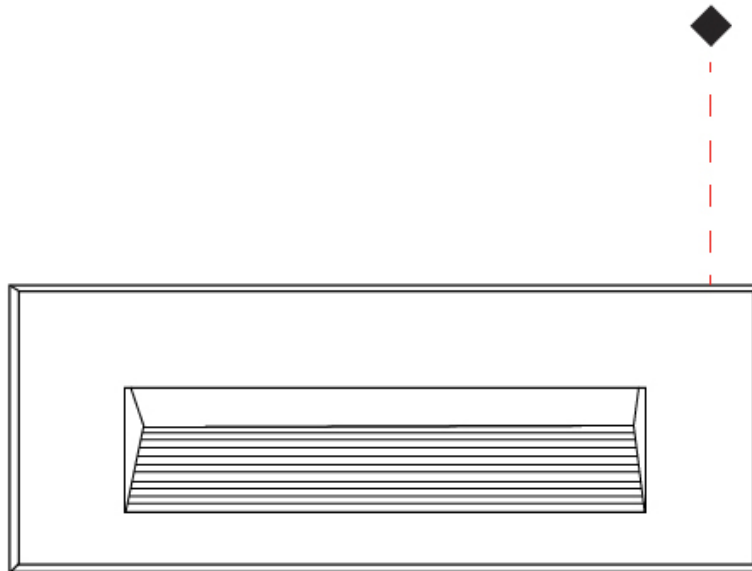

E10R0029-

PROJECT

TYPE

SPECIFIER

QUANTITY

DATE

E